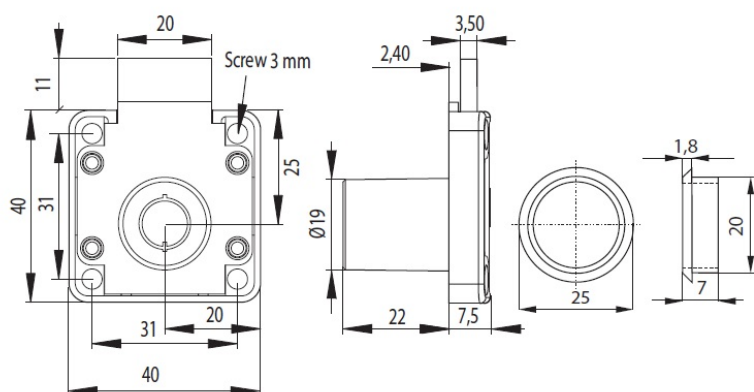

PRODUCT SHEET

Description:

Rim Lock 850T, $\varnothing 19 \times 22$ mm, NPL, 2x Tubular CK SISO, W/Key Retention No Pull Out When Open, 2 x Tubular Keys

Item number:

14.00.101-0

Units	Box	Carton	HS Code	Barcode
Pcs.	15	150	8301300000	 5704866031608